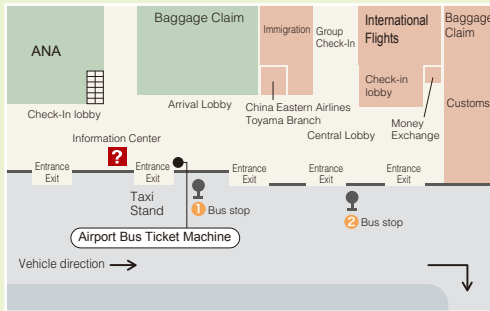

✈ Toyama Airport Area

It takes approx. 30 minutes by Airport Bus or taxi from Toyama Airport to the city center.

Toyama Airport Map (First Floor)

- ① Bus stop for buses bound for Toyama Station
- ② Bus stop for buses bound for Okuhida Onsen/Takayama

Transportation/Destination	Approximate Travel Times	Color Legend
Toyama City Center Area	30 mins.	■ : Domestic
Yatsuo Area	30 mins.	■ : International
Tateyama Town Area	1 hr.	

Taxi

Toyama Station	30 mins.
Okuhida Onsen/Takayama	2 hrs. 30 mins.