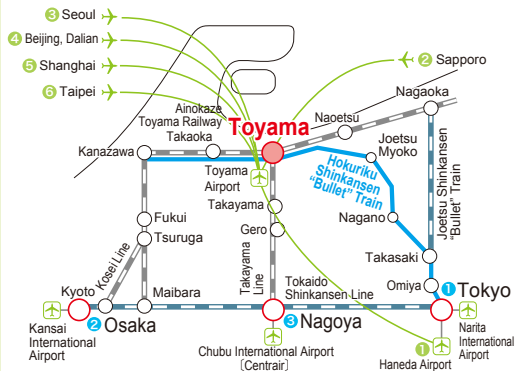

➔ Access to Toyama

Transportation	Approximate Travel Times
① ANA (Haneda Airport)	1 hr.
② ANA	1 hr. 35 mins.
③ Air Seoul	1 hr. 50 mins.
④ China Southern Airlines	3 hrs. 15 mins.
⑤ China Eastern Airlines	3 hrs. 20 mins.
⑥ China Airlines	3 hrs. 55 mins.
① Hokuriku Shinkansen "Bullet" Train	2 hrs. 08 mins.
② Limited Express Thunderbird, Hokuriku Shinkansen "Bullet" Train	3 hrs. 15 mins.
③ Limited Express Shirasagi, Hokuriku Shinkansen "Bullet" Train	3 hrs. 10 mins.